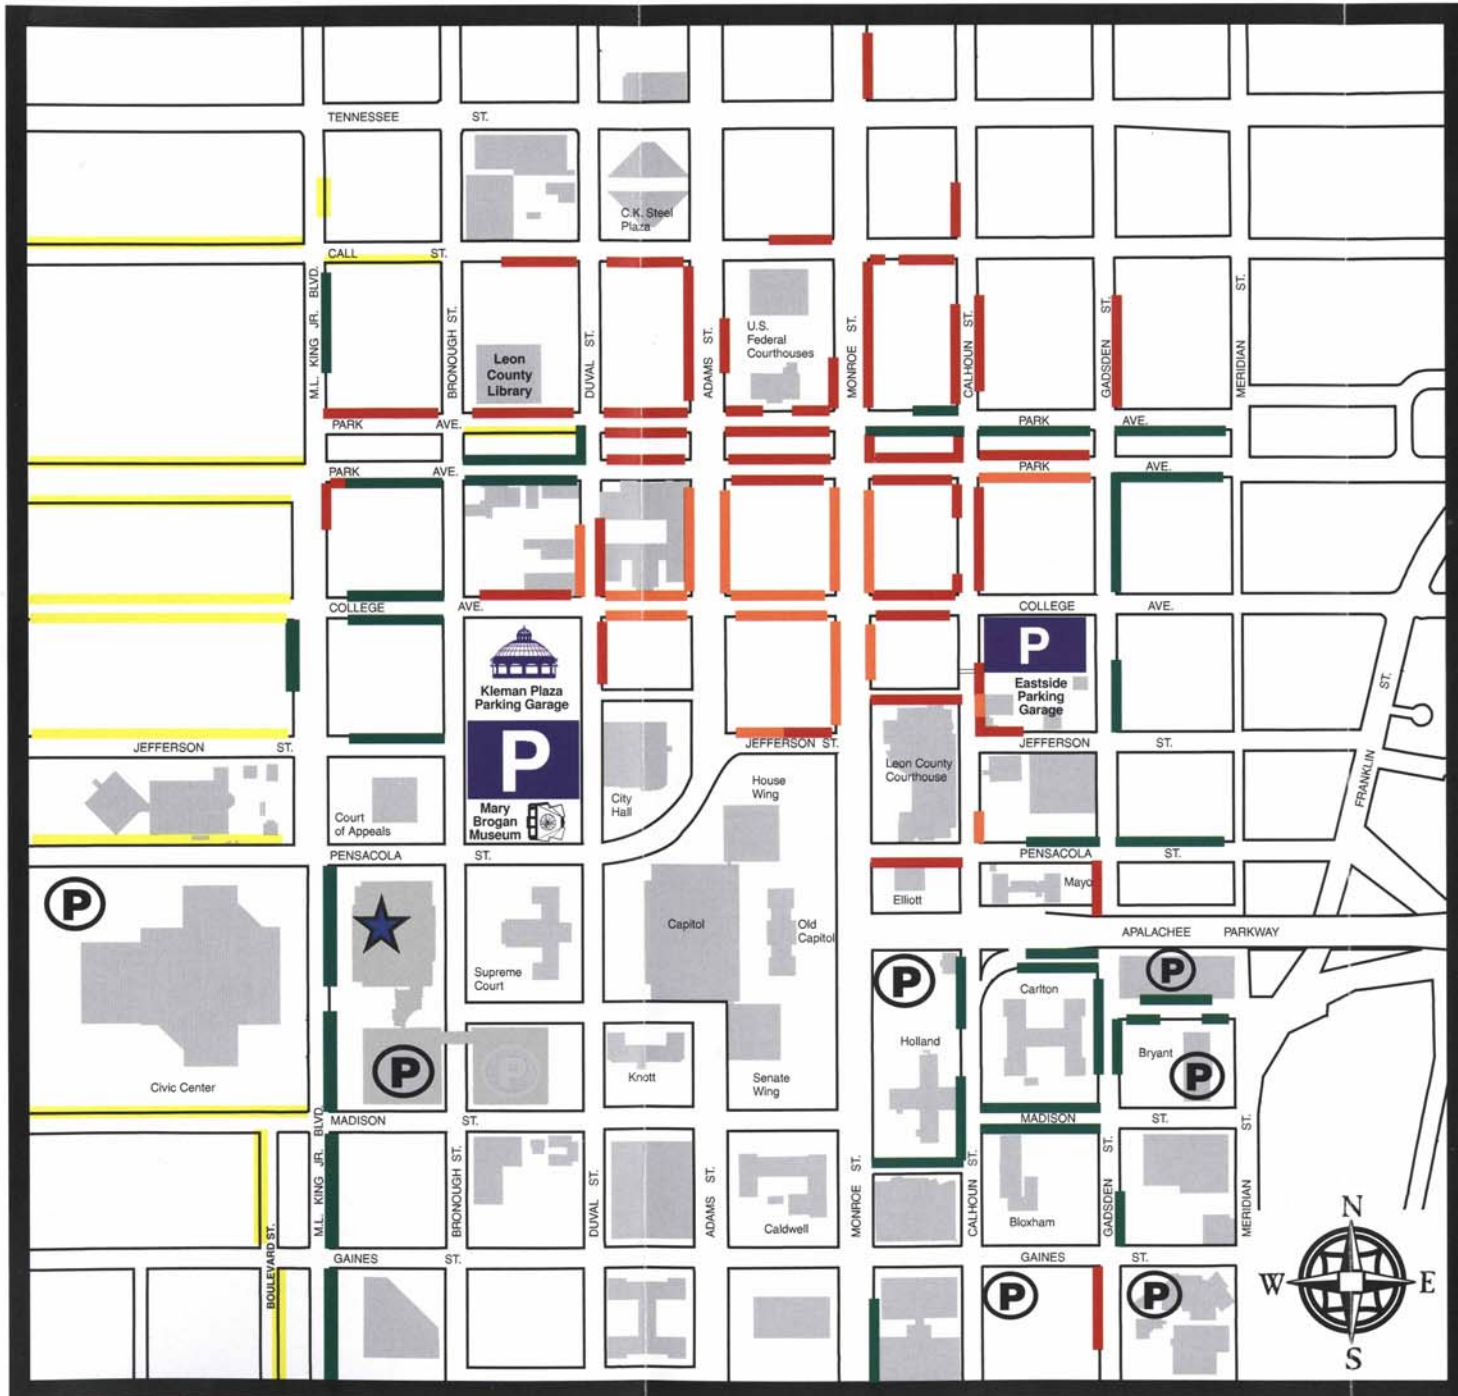

DOWNTOWN PUBLIC PARKING

Revised 5/2003

- ON STREET METERS**
- ONE HOUR OR LESS
 - TWO HOURS
 - FOUR HOURS
 - TEN HOURS

CITY OF TALLAHASSEE PUBLIC PARKING GARAGES

-  **EASTSIDE PARKING GARAGE** (Enter on Calhoun)
-  **KLEMAN PLAZA PARKING GARAGE** (Enter on Bronough or Duval) **FIRST 30 MINUTES FREE**
-  **R. A. Gray Building**